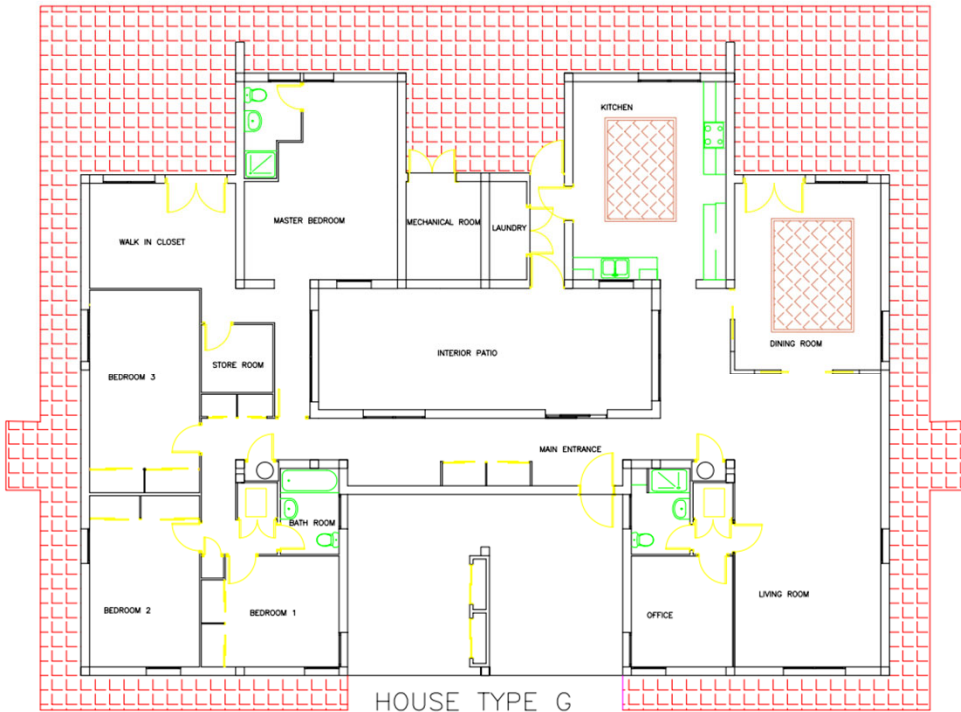

NAVSTA Rota Housing

A3 – 3 Bedroom
Officer

A3 – 3 Bedroom

B1 – 4 Bedroom
Officer

B2 – 4 Bedroom Officer

HOUSE TYPE B-2
4 Bdrs Officer

B2 – 4 Bedroom

D – 3 Bedroom
Enlisted

D – 3 Bedroom

E2 – 2 Bedroom
Officer/Enlisted

E-2 – 2 Bedroom

F – 4 Bedroom
CMC

F – 4 Bedroom

F – 4 Bedroom

G – 4 Bedroom
Officer

HOUSE TYPE G
4 Bdrs Officer

G – 4 Bedroom

H – 4 Bedroom
Enlisted

HOUSE TYPE H
4 BEDROOMS ENLISTED

H – 4 Bedroom