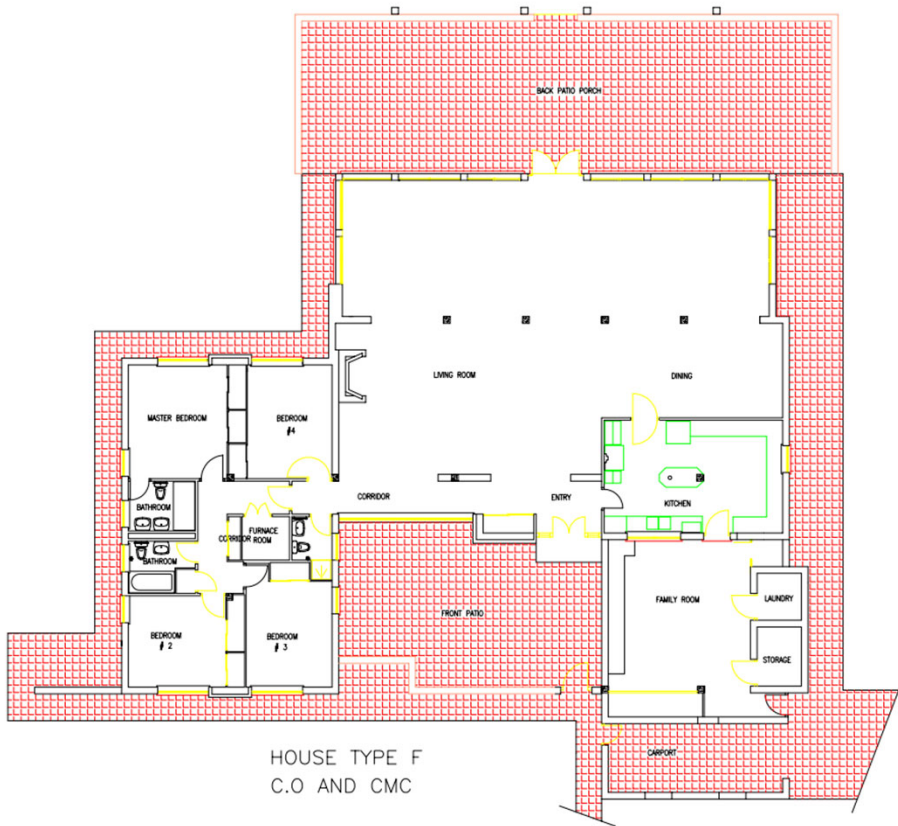

NAVSTA Rota Housing

A3 – 3 Bedroom
Officer

A3 – 3 Bedroom

B1 – 4 Bedroom
Officer

B2 – 4 Bedroom Officer

HOUSE TYPE B-2
4 Bdrs Officer

B2 – 4 Bedroom

D – 3 Bedroom
Enlisted

D – 3 Bedroom

E2 – 2 Bedroom
Officer/Enlisted

E-2 – 2 Bedroom

F – 4 Bedroom
CMC

F – 4 Bedroom

F – 4 Bedroom

G – 4 Bedroom
Officer

HOUSE TYPE G
4 Bdrs Officer

G – 4 Bedroom

H – 4 Bedroom
Enlisted

HOUSE TYPE H
4 BEDROOMS ENLISTED

H – 4 Bedroom