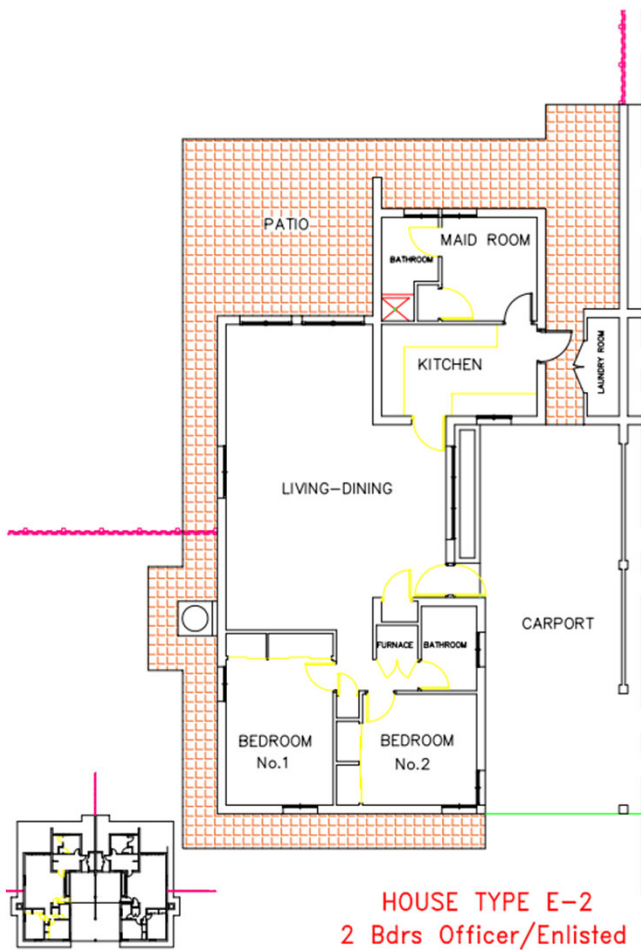

NAVSTA Rota Housing

A3 – 3 Bedroom
Officer

A3 – 3 Bedroom

B1 – 4 Bedroom
Officer

B2 – 4 Bedroom Officer

HOUSE TYPE B-2
4 Bdrs Officer

B2 – 4 Bedroom

D – 3 Bedroom
Enlisted

D – 3 Bedroom

E2 – 2 Bedroom
Officer/Enlisted

E-2 – 2 Bedroom

F – 4 Bedroom
CMC

F – 4 Bedroom

F – 4 Bedroom

G – 4 Bedroom
Officer

HOUSE TYPE G
4 Bdrs Officer

G – 4 Bedroom

H – 4 Bedroom
Enlisted

HOUSE TYPE H
4 BEDROOMS ENLISTED

H – 4 Bedroom