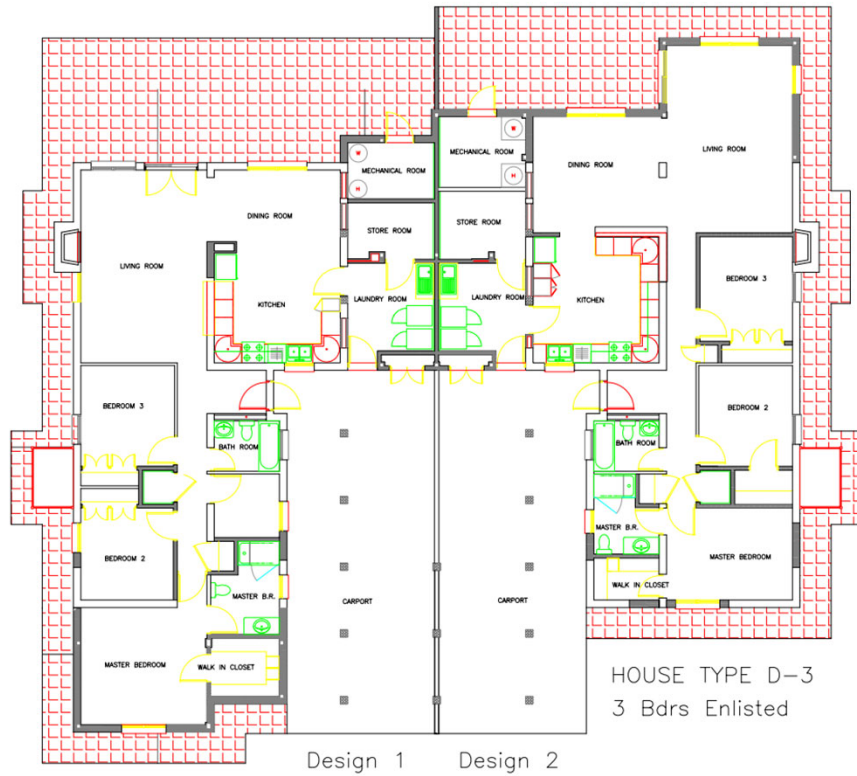

NAVSTA Rota Housing

A3 – 3 Bedroom
Officer

A3 – 3 Bedroom

B1 – 4 Bedroom
Officer

B2 – 4 Bedroom Officer

HOUSE TYPE B-2
4 Bdrs Officer

B2 – 4 Bedroom

D – 3 Bedroom
Enlisted

D – 3 Bedroom

E2 – 2 Bedroom
Officer/Enlisted

E-2 – 2 Bedroom

F – 4 Bedroom
CMC

F – 4 Bedroom

F – 4 Bedroom

G – 4 Bedroom
Officer

HOUSE TYPE G
4 Bdrs Officer

G – 4 Bedroom

H – 4 Bedroom
Enlisted

HOUSE TYPE H
4 BEDROOMS ENLISTED

H – 4 Bedroom