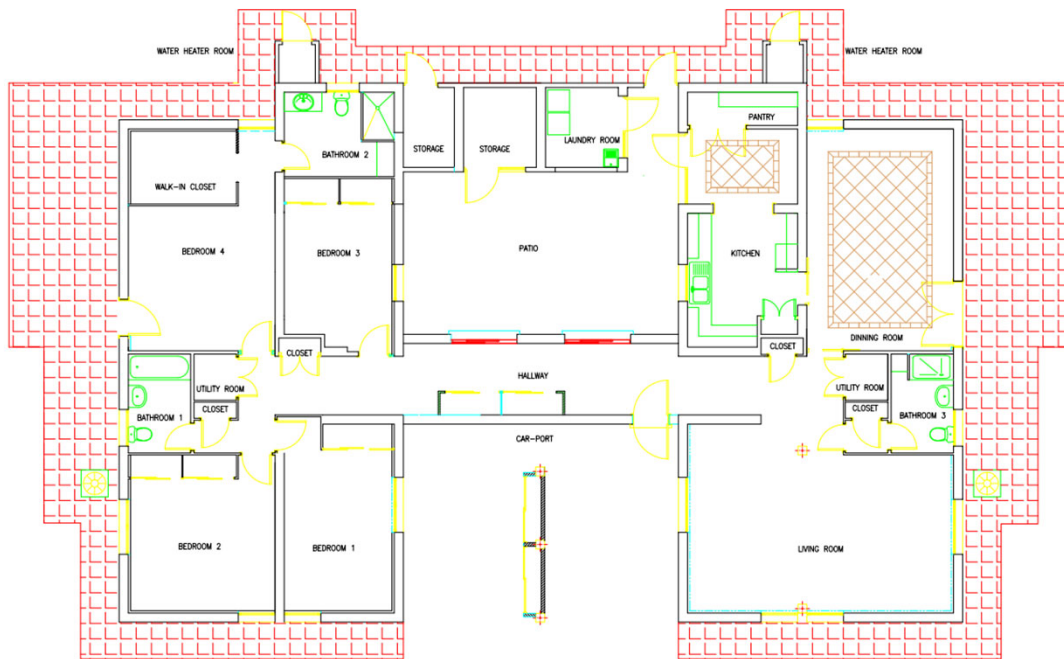

NAVSTA Rota Housing

A3 – 3 Bedroom
Officer

A3 – 3 Bedroom

B1 – 4 Bedroom
Officer

B2 – 4 Bedroom Officer

HOUSE TYPE B-2
4 Bdrs Officer

B2 – 4 Bedroom

D – 3 Bedroom
Enlisted

D – 3 Bedroom

E2 – 2 Bedroom
Officer/Enlisted

E-2 – 2 Bedroom

F – 4 Bedroom
CMC

F – 4 Bedroom

F – 4 Bedroom

G – 4 Bedroom
Officer

HOUSE TYPE G
4 Bdrs Officer

G – 4 Bedroom

H – 4 Bedroom
Enlisted

HOUSE TYPE H
4 BEDROOMS ENLISTED

H – 4 Bedroom