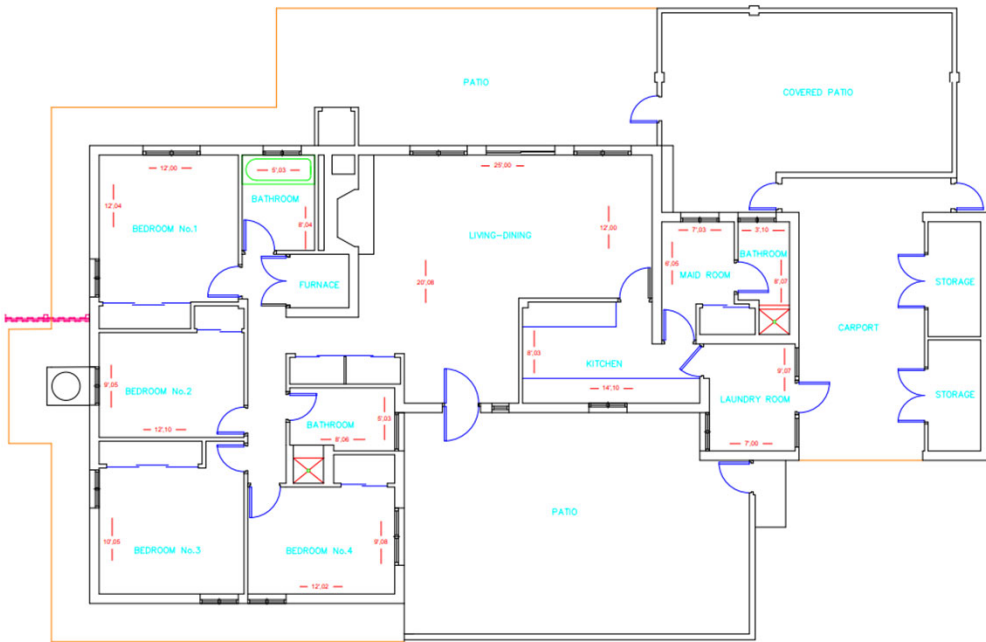

NAVSTA Rota Housing

A3 – 3 Bedroom
Officer

A3 – 3 Bedroom

B1 – 4 Bedroom
Officer

B2 – 4 Bedroom Officer

HOUSE TYPE B-2
4 Bdrs Officer

B2 – 4 Bedroom

D – 3 Bedroom
Enlisted

D – 3 Bedroom

E2 – 2 Bedroom
Officer/Enlisted

E-2 – 2 Bedroom

F – 4 Bedroom
CMC

F – 4 Bedroom

F – 4 Bedroom

G – 4 Bedroom
Officer

HOUSE TYPE G
4 Bdrs Officer

G – 4 Bedroom

H – 4 Bedroom
Enlisted

HOUSE TYPE H
4 BEDROOMS ENLISTED

H – 4 Bedroom